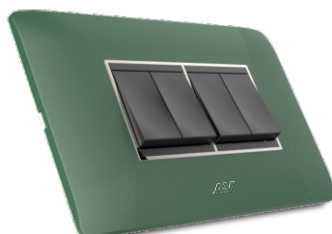

Olive Green