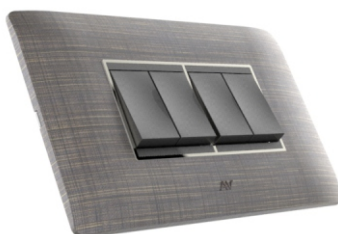

SLEEK-WOOD
WOODEN FRAME

NATURAL

METALLIC

TEXTURE

Brush Wood