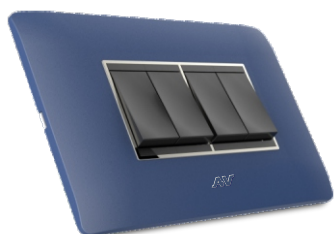

SLEEK-WOOD
WOODEN FRAME

NATURAL

METALLIC

Royal Blue

TEXTURE