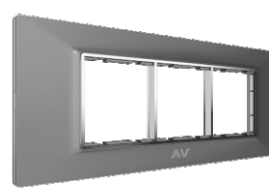

ARC FRAME

A 605

ARC MODULAR PLATES WITH MOUNTING FRAMES

MODULE	1M	2M	3M	4M	6M	8M H.	8M SQ.	12M	16M	18M
CODE	A 601	A 602	A 603	A 604	A 605	A 606	A 607	A 608	A 609	A 610
BASIC	₹ 79.00	79.00	86.00	106.00	148.00	179.00	179.00	244.00	272.00	293.00
PLATINUM WHITE	₹ 87.00	87.00	95.00	118.00	166.00	202.00	202.00	275.00	315.00	334.00
PLATINUM METALLIC	₹ 120.00	120.00	157.00	177.00	243.00	327.00	327.00	410.00	474.00	484.00
PLATINUM WOOD	₹ 143.00	143.00	183.00	226.00	324.00	400.00	400.00	532.00	574.00	632.00
PKG.	10	10	10	10	10	10	10	10	10	10